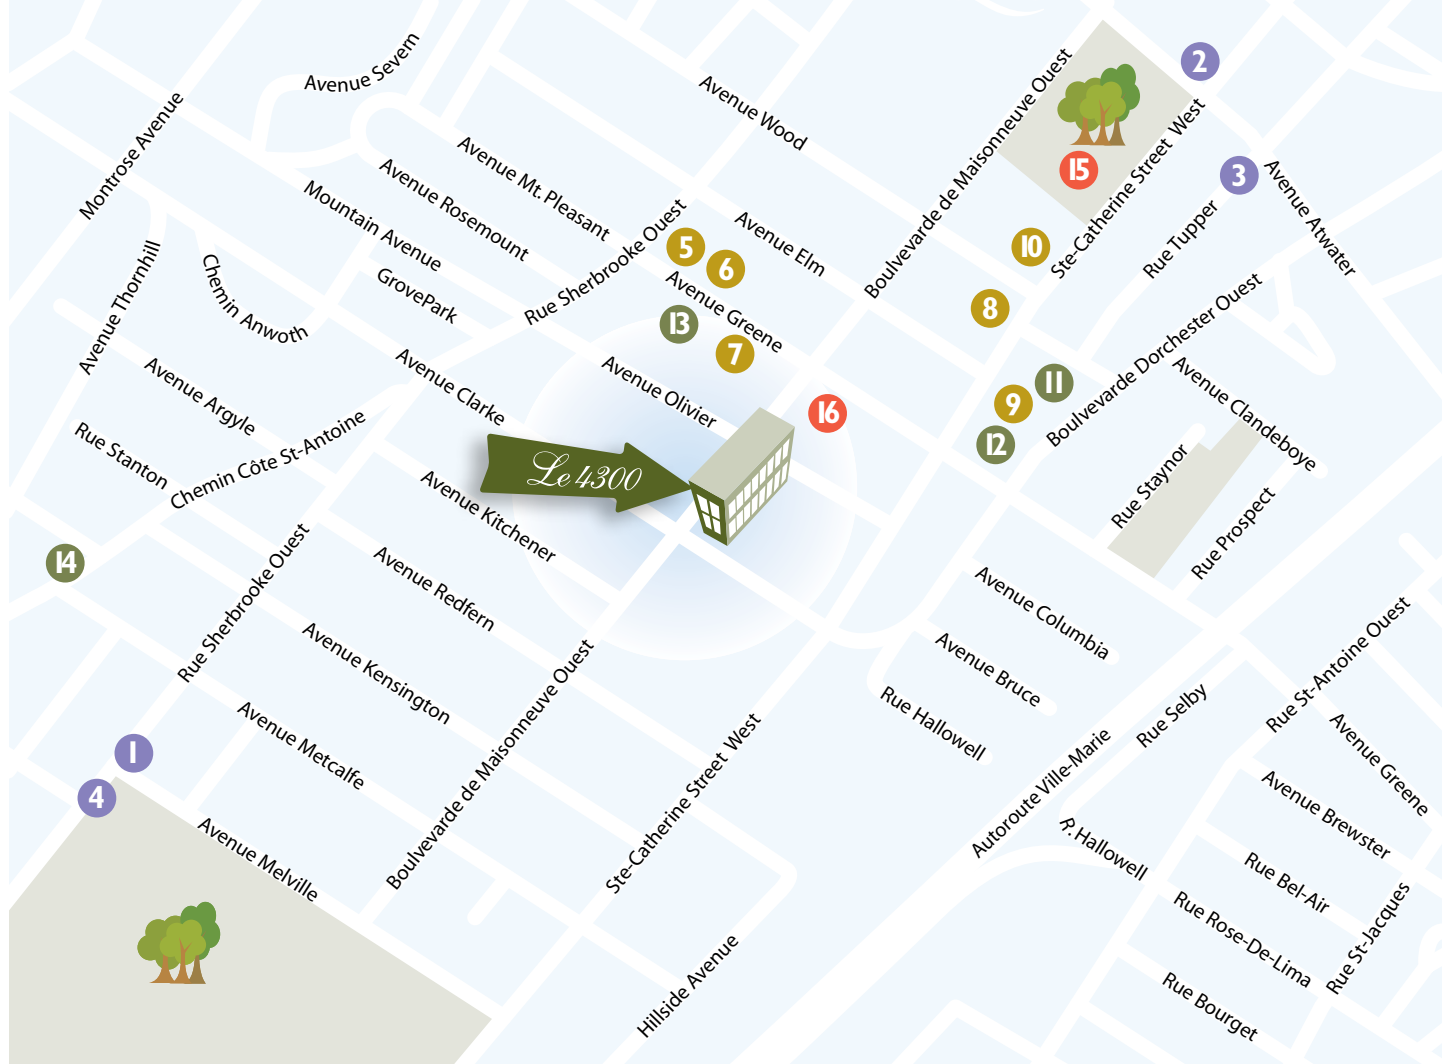

4300

PLAN DU QUARTIER

Amusement et loisir

- 1 Westmount Library
- 2 Pepsi Forum AMC Theatre
- 3 Atwater Library
- 4 YMCA

Restaurants

- 5 Le Bistro
- 6 Nicks
- 7 Vago
- 8 La Taverne
- 9 China Grill
- 10 Kalzen

Cafés

- 11 Calories
- 12 Java U
- 13 Second Cup
- 14 Mess Hall

Boutiques

- 14 Place Alexis Nihon
- 15 5 Seasons